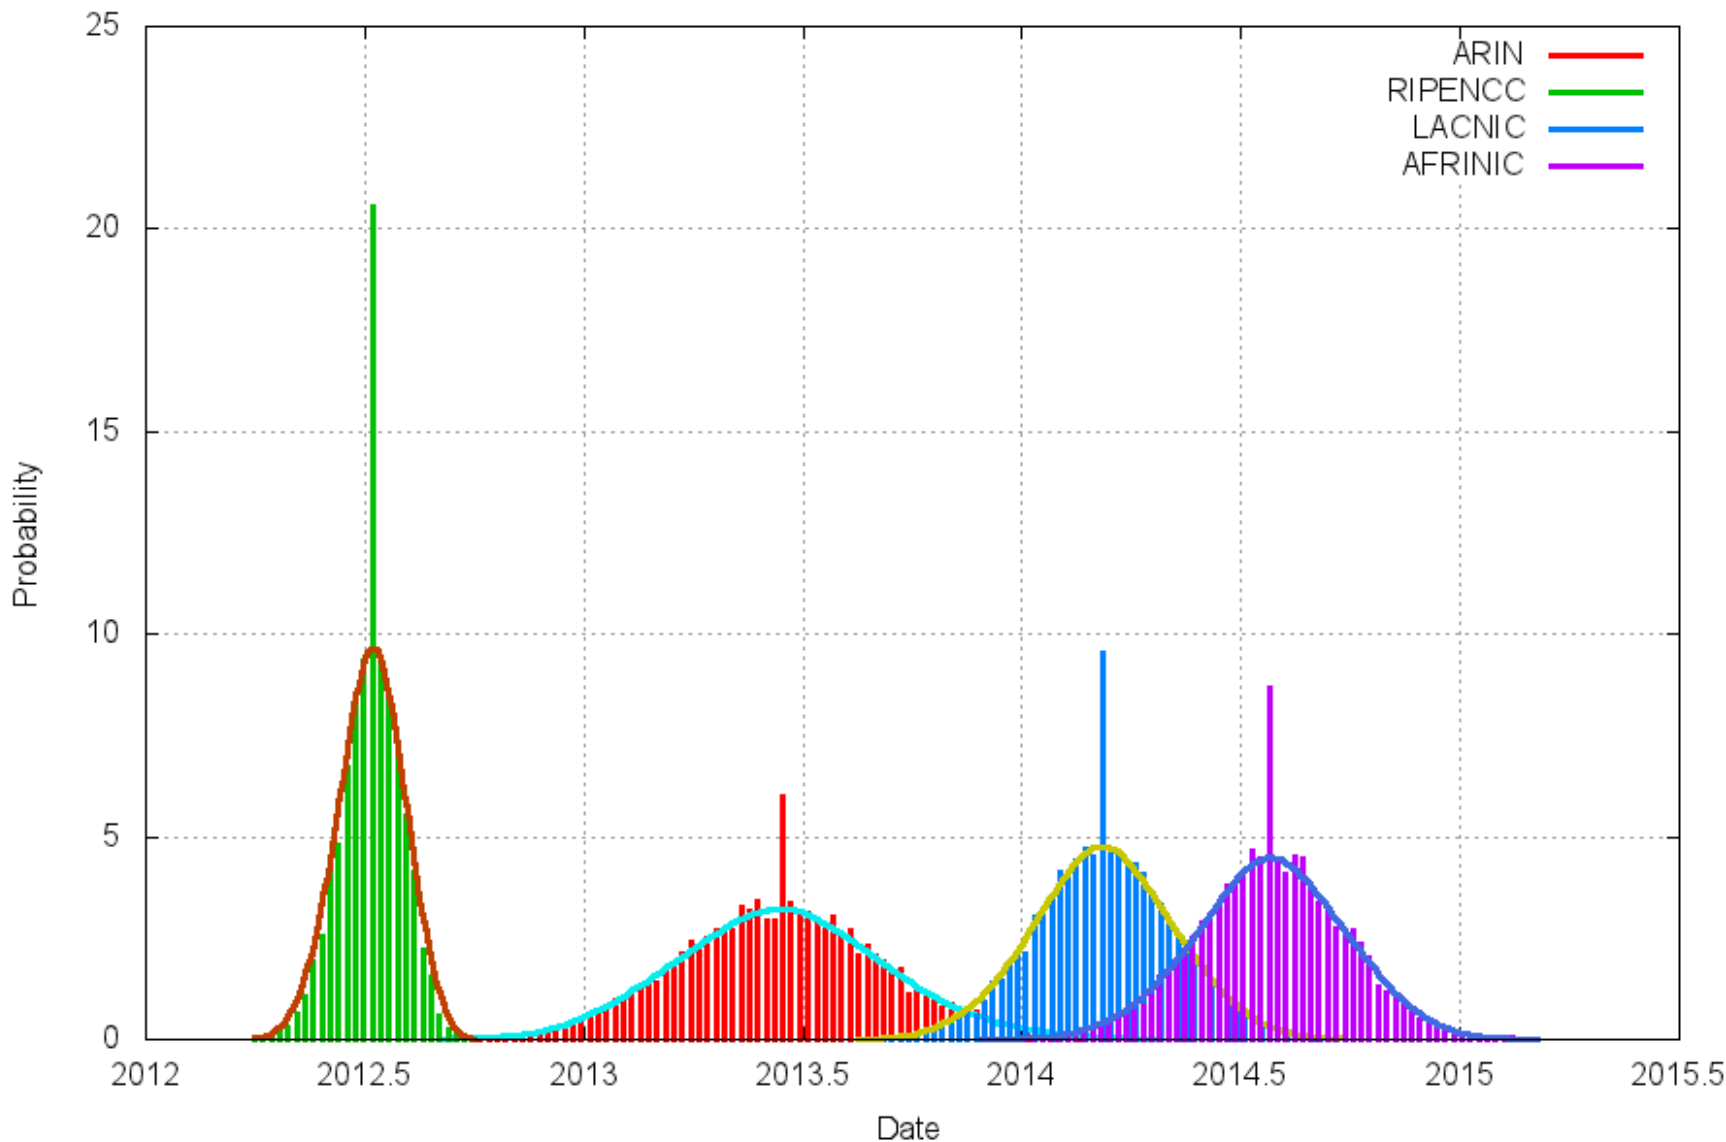

IPv6 no Mundo

Iniciativas

- RIPE Labs

<http://labs.ripe.net/content/ipv6-ripeness>

Eslovénia

IPv6 'ripeness'-rating of LIRs per country
 (countries with 5+ LIRs)

Portugal

Exaustão do IPv4 nos RIR

RIR IPv4 Address Run-Down Model - Variance Analysis

Size of BGP Routing Table in 2011

Tabela de routing IPv6

Tabelas de routing IPv4+IPv6

Iniciativas Regionais

- **RIPE:** <http://www.ipv6actnow.org>
- **ARIN:** <https://www.arin.net/knowledge/v4-v6.html>
- **LACNIC:** <http://portalipv6.lacnic.net/en>
- **AFRINIC:** <http://www.afrinic.net/IPv6>
- **APNIC:** <http://www.apnic.net/community/ipv6-program>