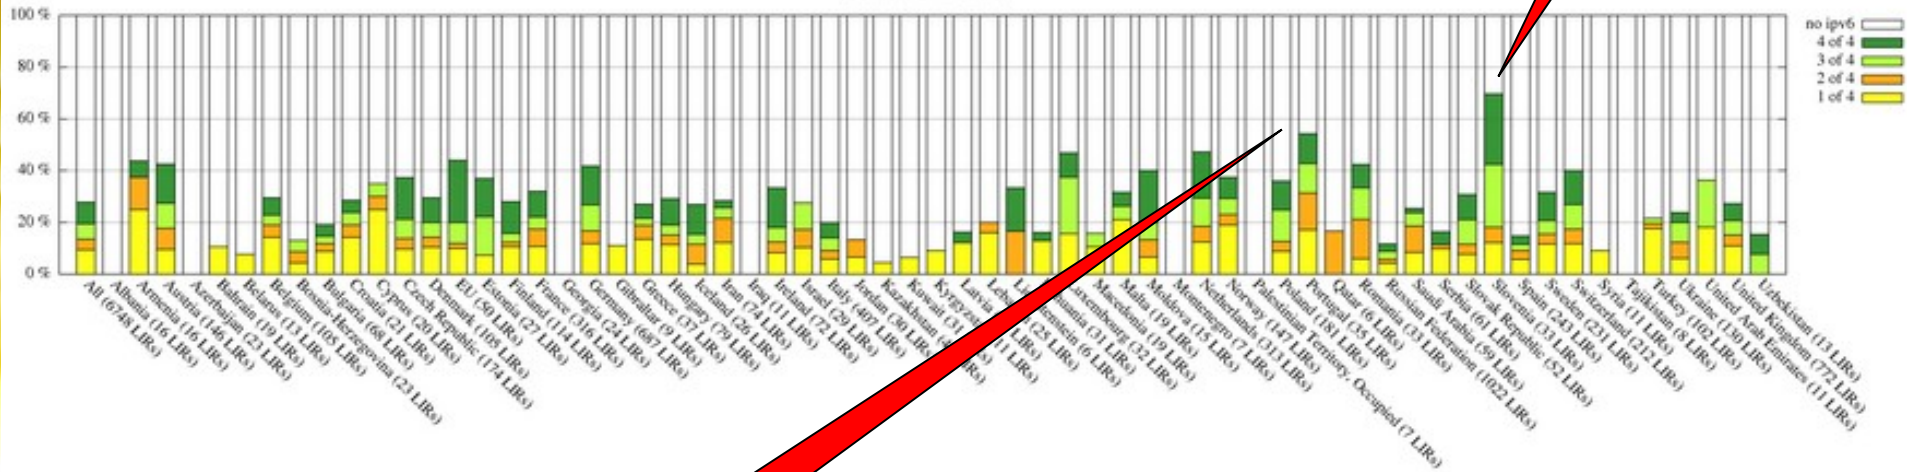

IPv6 no Mundo

Iniciativas

- RIPE Labs

<http://labs.ripe.net/content/ipv6-ripeness>

Eslovénia

IPv6 'ripeness'-rating of LIRs per country
 (countries with 5+ LIRs)

Portugal

Exaustão do IPv4 nos RIR

RIR IPv4 Address Run-Down Model - Variance Analysis

Size of BGP Routing Table in 2011

Tabela de routing IPv6

Tabelas de routing IPv4+IPv6

Iniciativas Regionais

- **RIPE:** <http://www.ipv6actnow.org>
- **ARIN:** <https://www.arin.net/knowledge/v4-v6.html>
- **LACNIC:** <http://portalipv6.lacnic.net/en>
- **AFRINIC:** <http://www.afrinic.net/IPv6>
- **APNIC:** <http://www.apnic.net/community/ipv6-program>